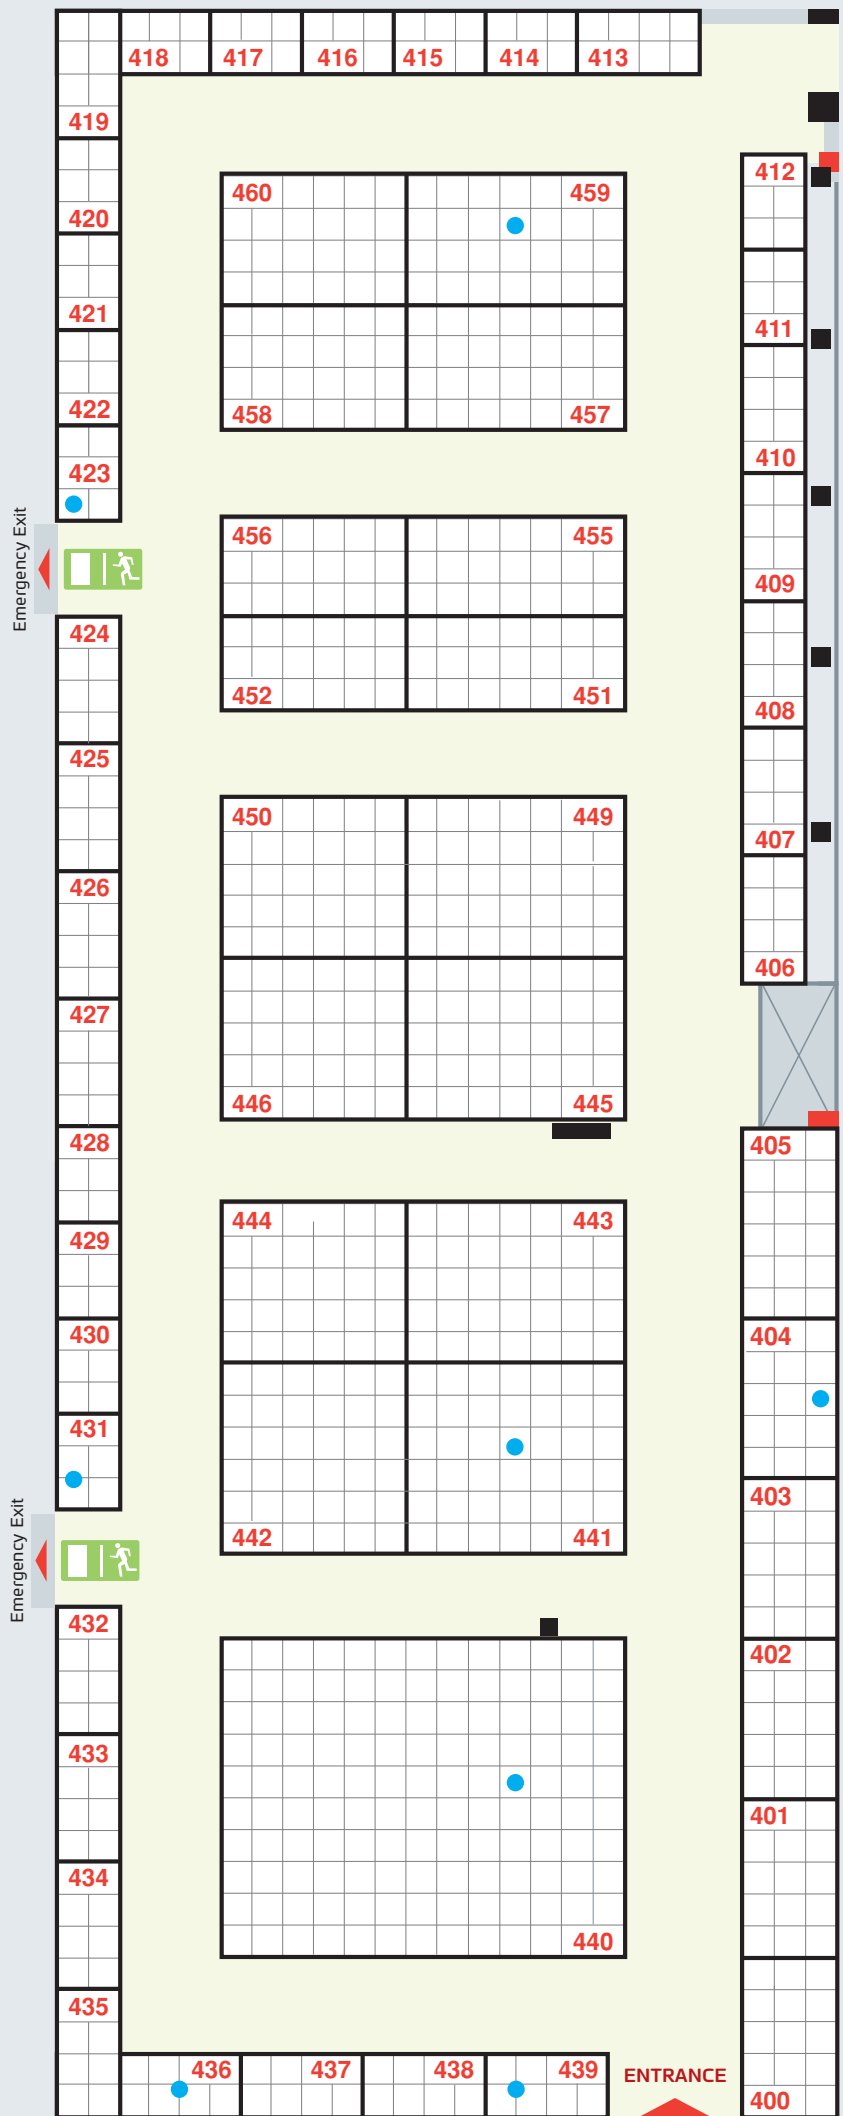

Floor Layout design by Stier Group Ltd. All rights reserved. © 2021