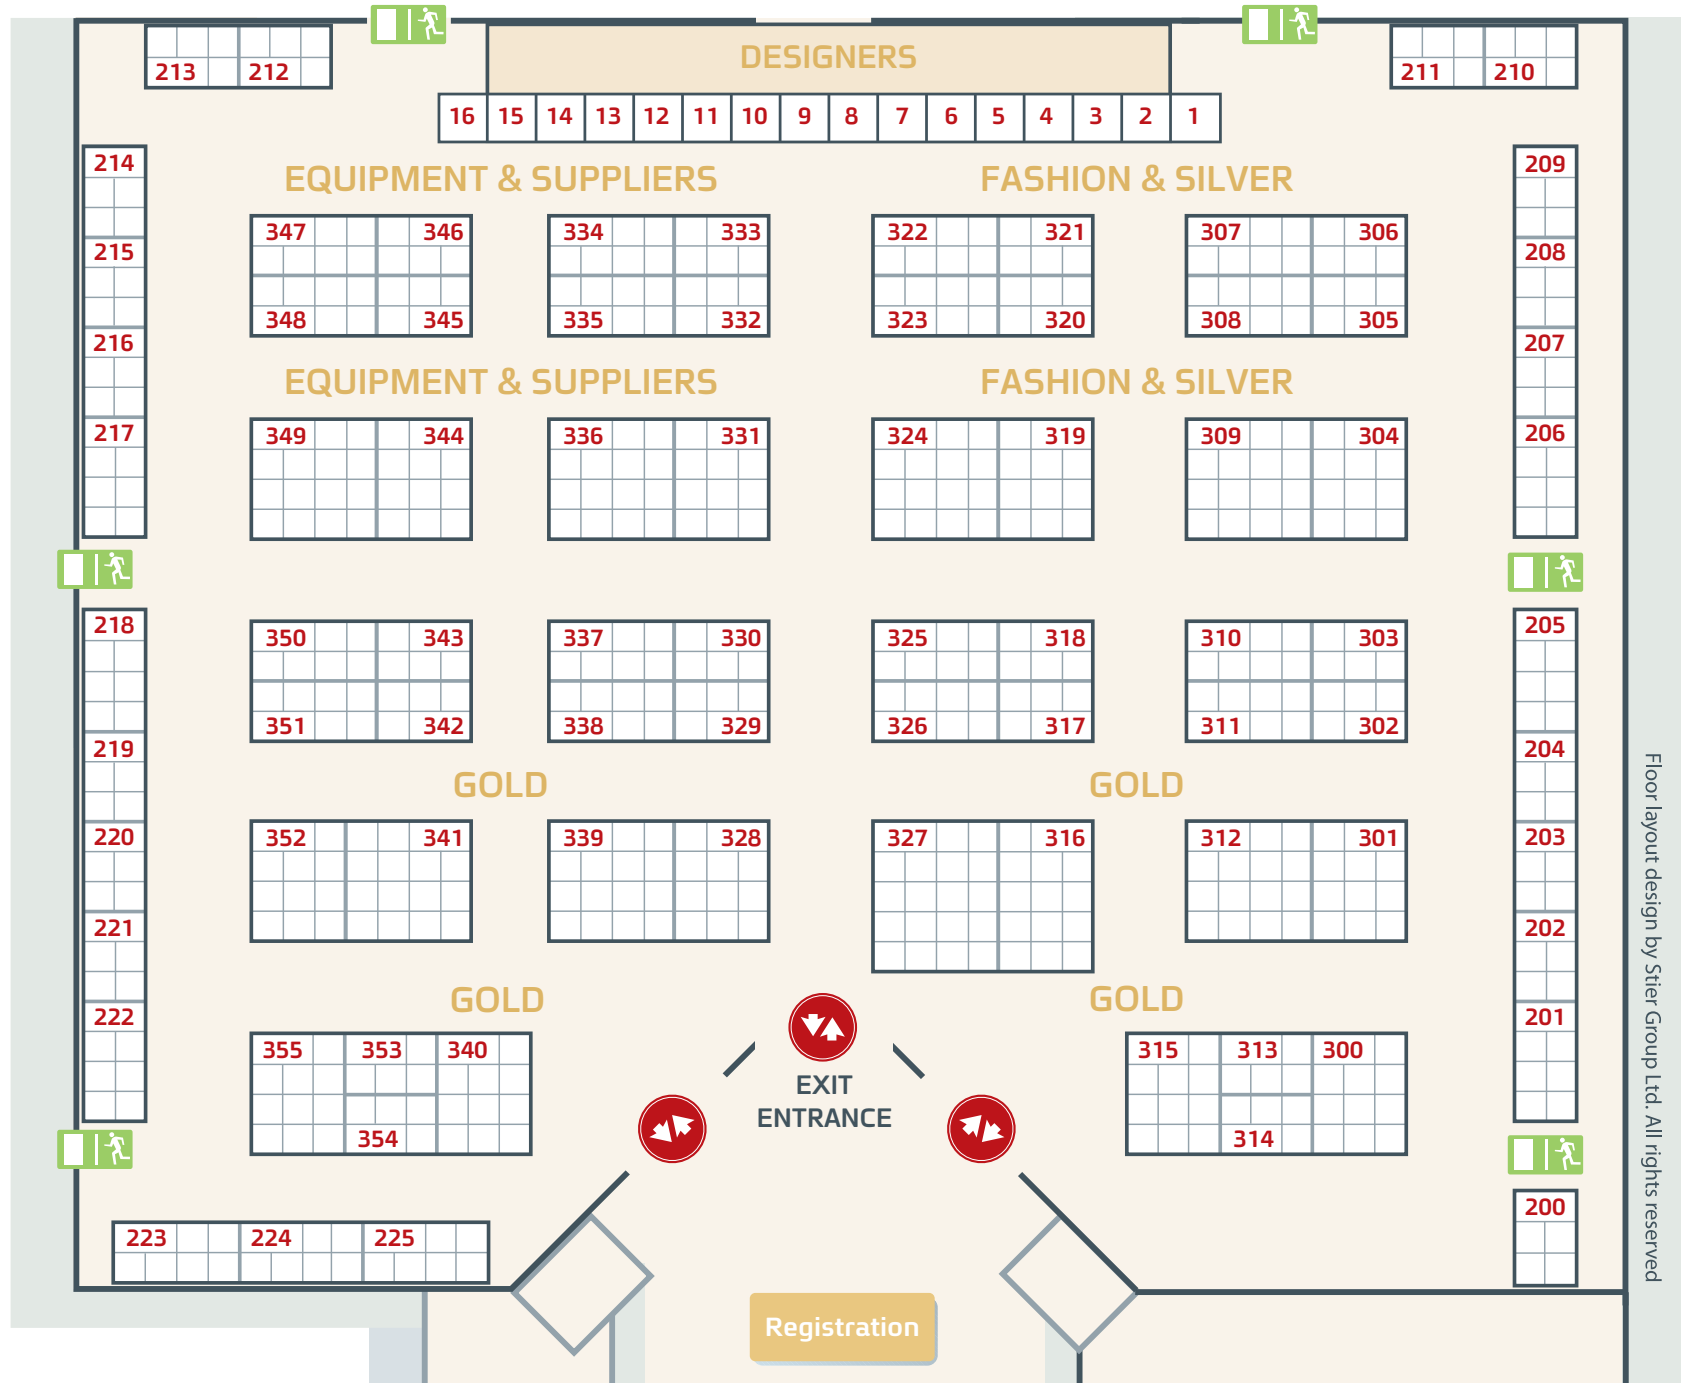

JOVELLA 2018

The 15th
International Jewelry
Exhibition in Israel

26-27 June, 2018

David Intercontinental Hotel, Tel Aviv

Organizers:

Floor layout design by Stier Group Ltd. All rights reserved

1. Please do not block emergency exits.
2. Loading exits to be used during the hours of loading and dismantling for exhibitors; if changes occur the organizers will inform you in writing.
3. The planning of entrances, exits, aisles and exhibit space is subject to change according to the sole discretion of the organizers.